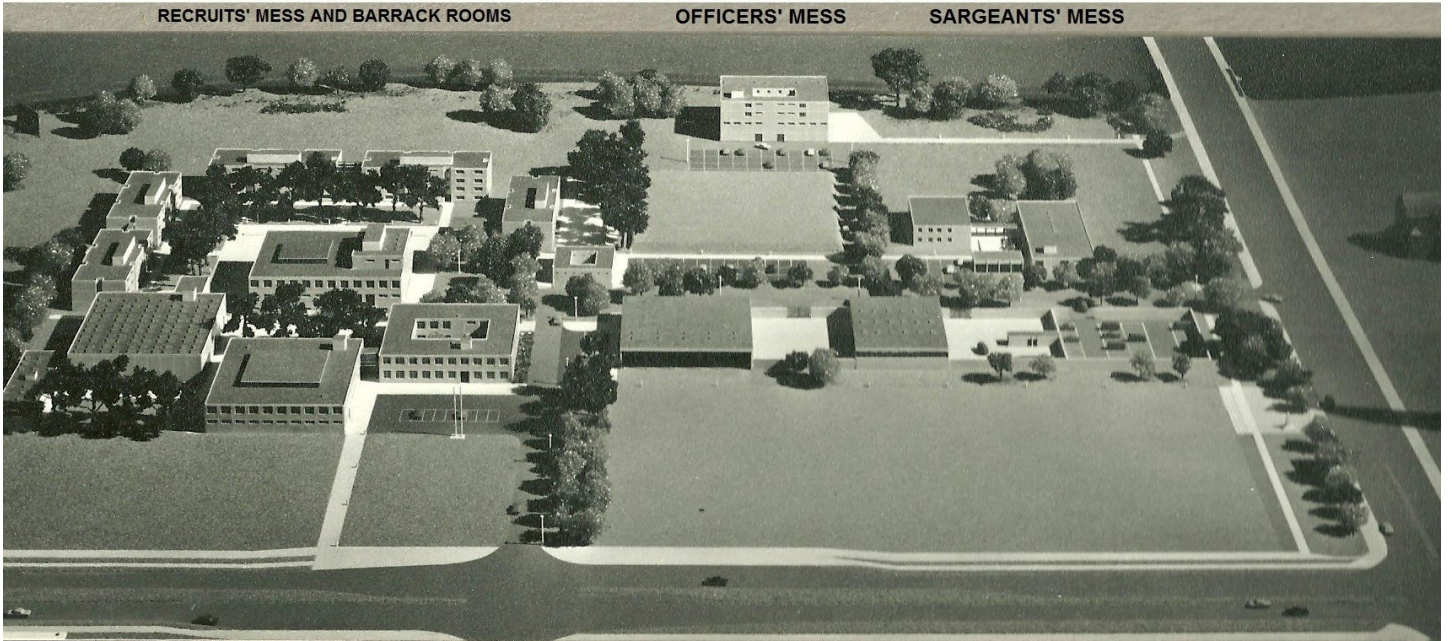

20A

AA I AA

THE ANGLO-AMERICAN ISHAM ANCESTRY ASSOCIATION

RECRUITS' MESS AND BARRACK ROOMS

OFFICERS' MESS

SARGEANTS' MESS

THE PARACHUTE REGIMENT DEPOT - BROWNING BARRACKS

SITE LAYOUT MODEL - BDP PROJECT ARCHITECT : NORMAN ISHAM B.Arch. ARIBA