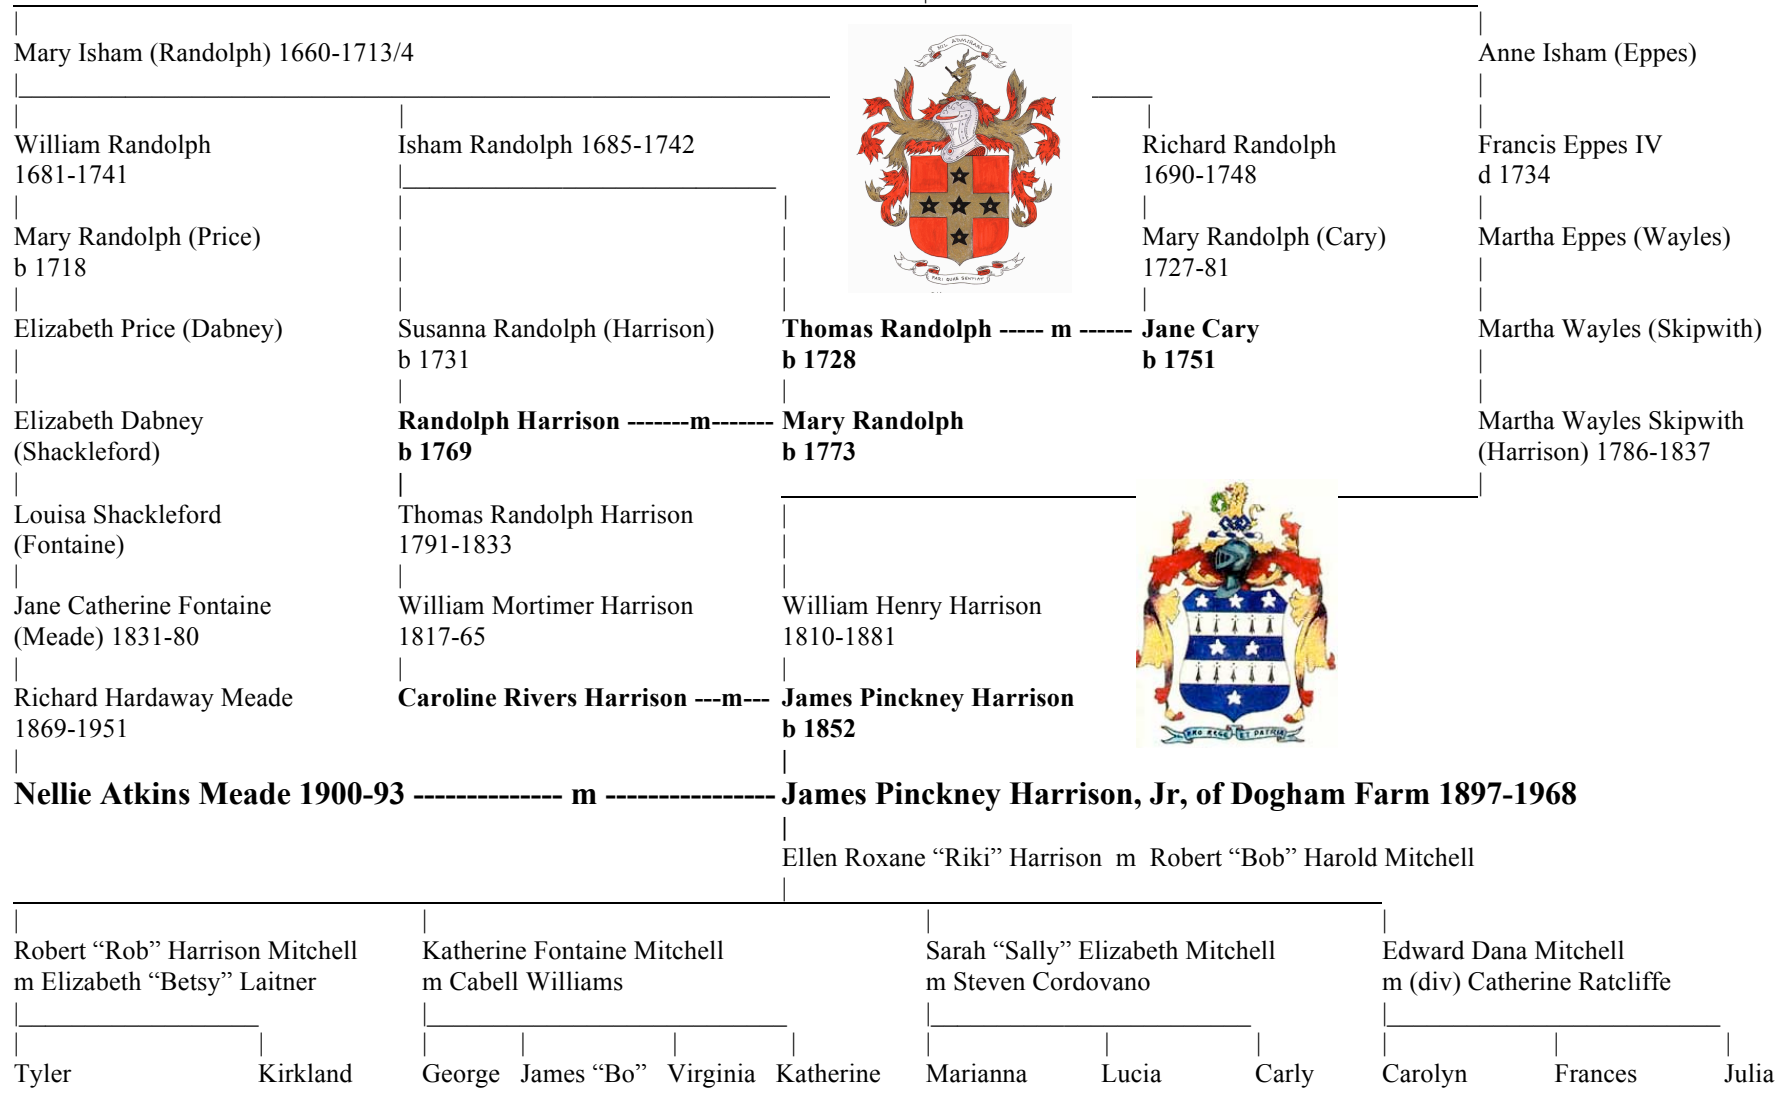

The Mitchells of Dogham Farm

Illustrating Their Five Descents from Katherine Royall Isham of Dogham

Katherine Banks c 1630-86
m1 Joseph Royall of Dogham 1600-54/5 -- m2 Henry Isham of Bermuda Hundred 1628-75/6

Source: Robert Isham Randolph, **The Randolphs of Virginia: A Compilation of the Descendants of William Randolph of Turkey Island and His Wife Mary Isham of Bermuda Hundred** (privately published, 1936)
 Compiler: Keith Curry Lance, 5653 W. 118th Circle, Westminster, CO 80020, 303-466-1860, keithlance@comcast.net