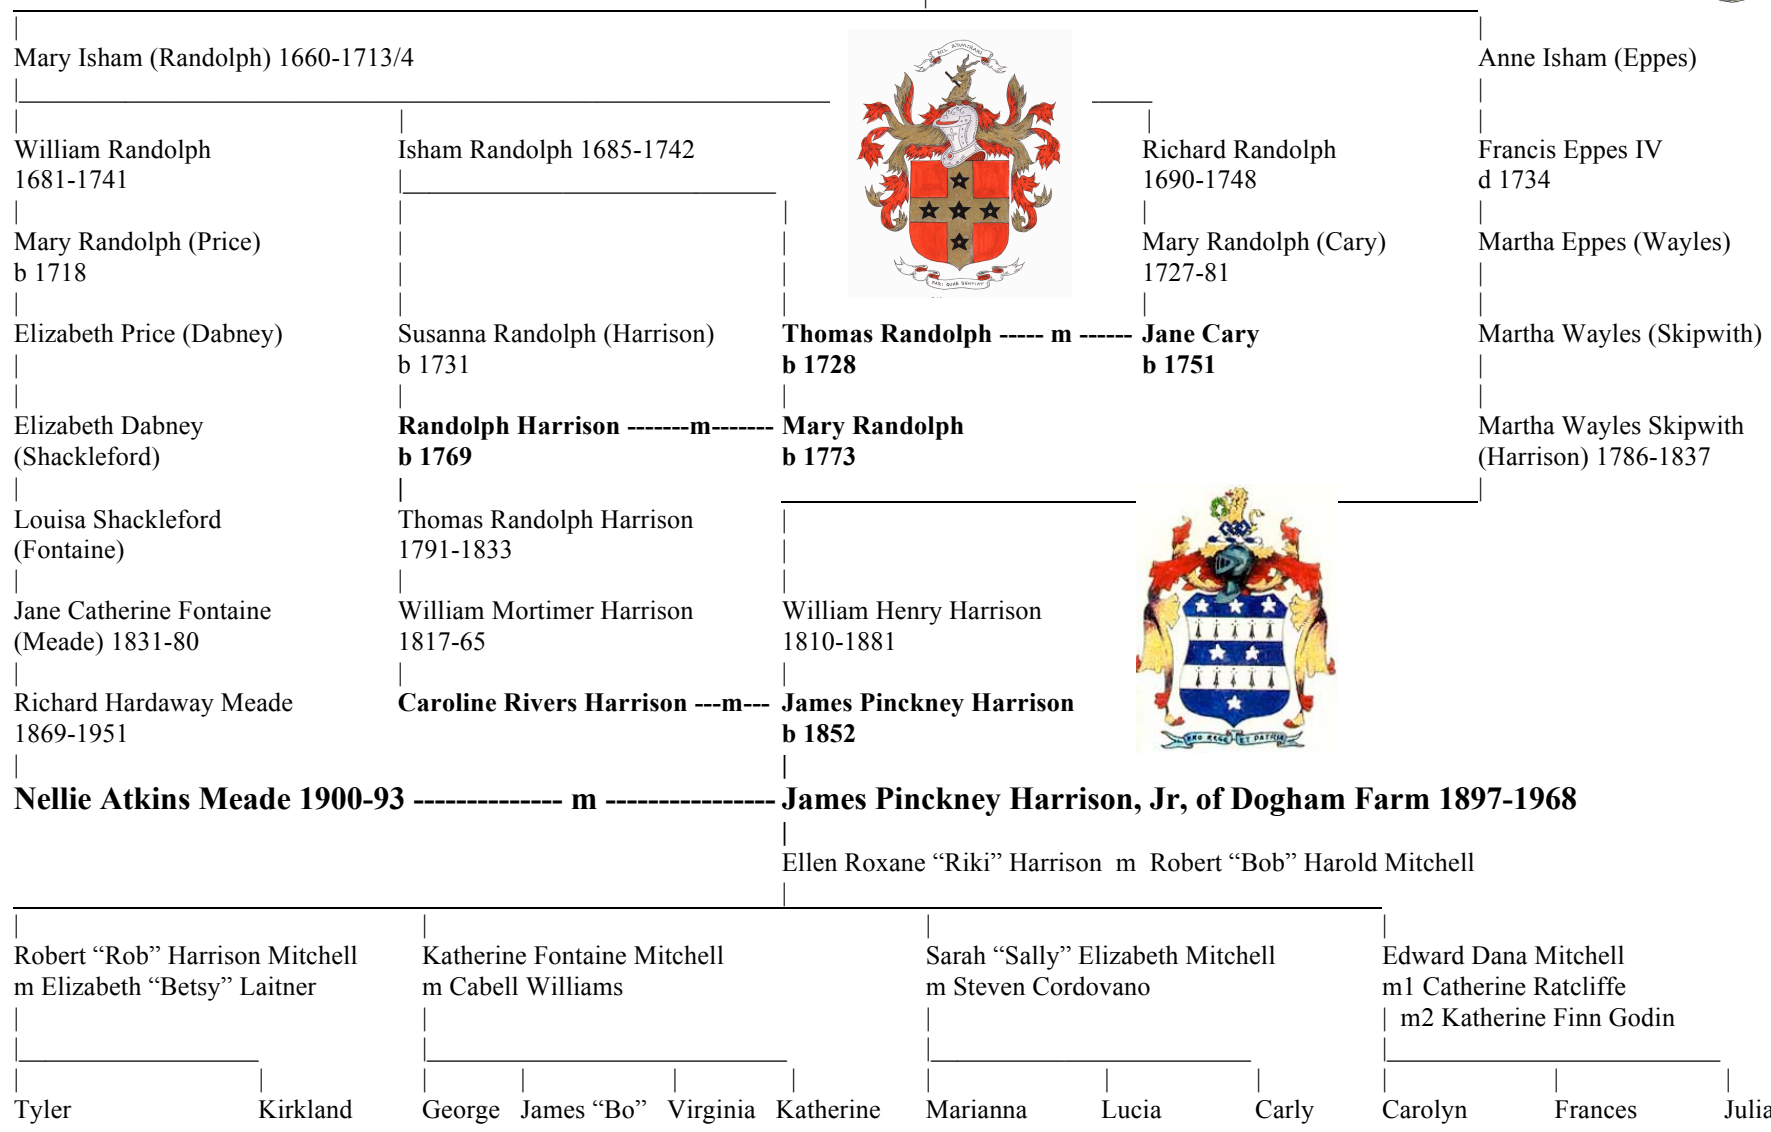

# The Mitchells of Dogham Farm

*Illustrating Their Five Descents from Katherine Royall Isham of Dogham*

**Katherine Banks c 1630-86**  
**m1 Joseph Royall of Dogham 1600-54/5 -- m2 Henry Isham of Bermuda Hundred 1628-75/6**

Source: Robert Isham Randolph, **The Randolphs of Virginia: A Compilation of the Descendants of William Randolph of Turkey Island and His Wife Mary Isham of Bermuda Hundred** (privately published, 1936)