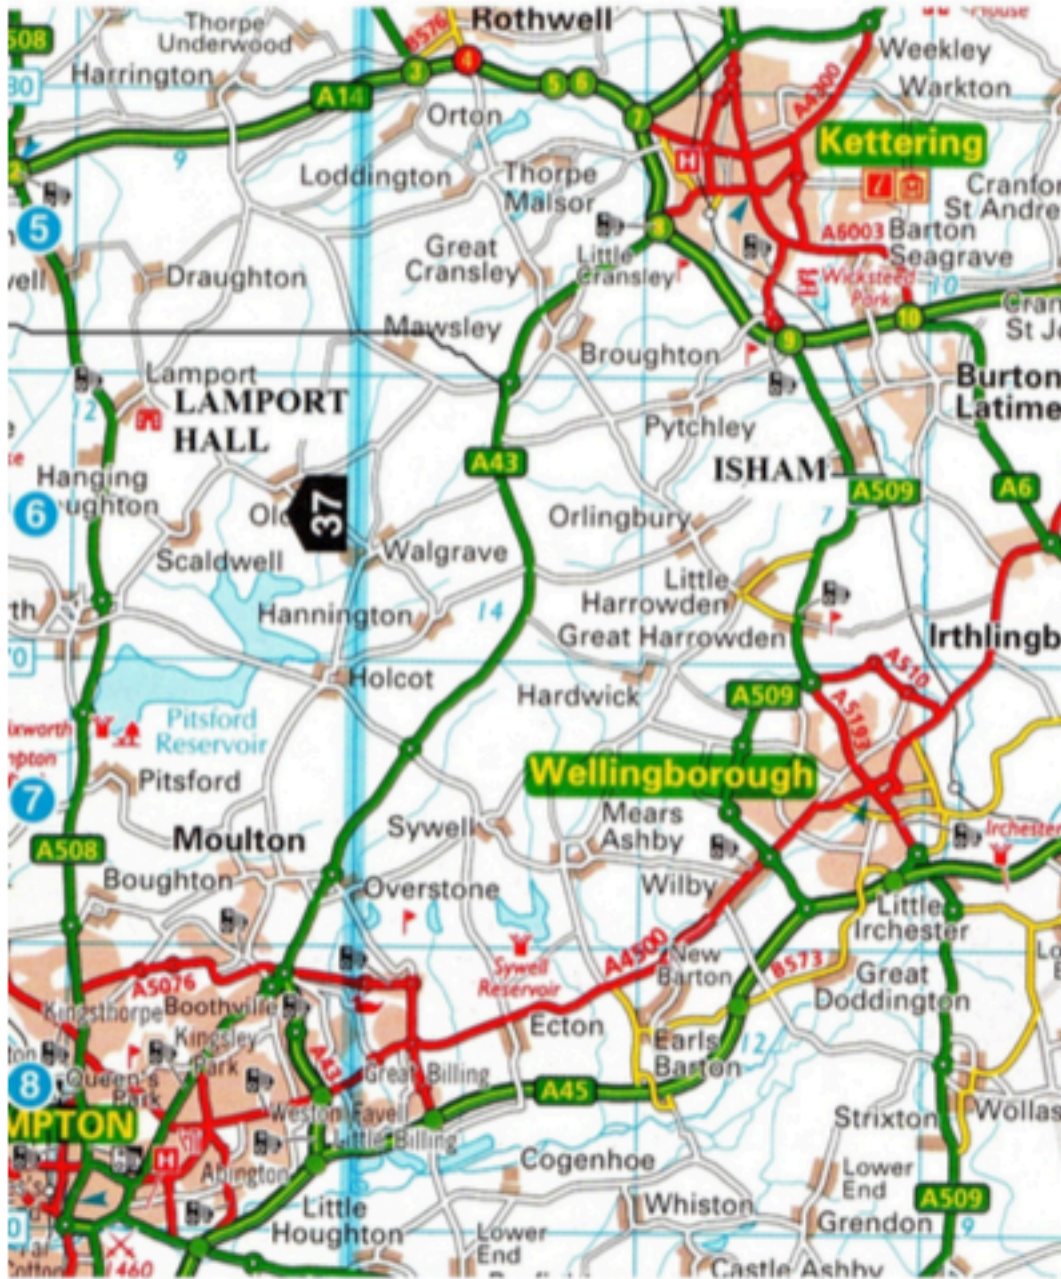

ROAD MAP IN NORTHAMPTONSHIRE
SHOWING LAMPOR T HALL AND ISHAM

^ LAMPOR T HALL
NORTH OF NORTHAMPTON
AT LAMPOR T VILLAGE
EASTWARDS
OFF THE
A508

PYCHLEY ^
NORTH OF ISHAM

ISHAM ^
SOUTH OF KETTERING
AT THE VILLAGE
WESTWARDS
OFF THE
A509